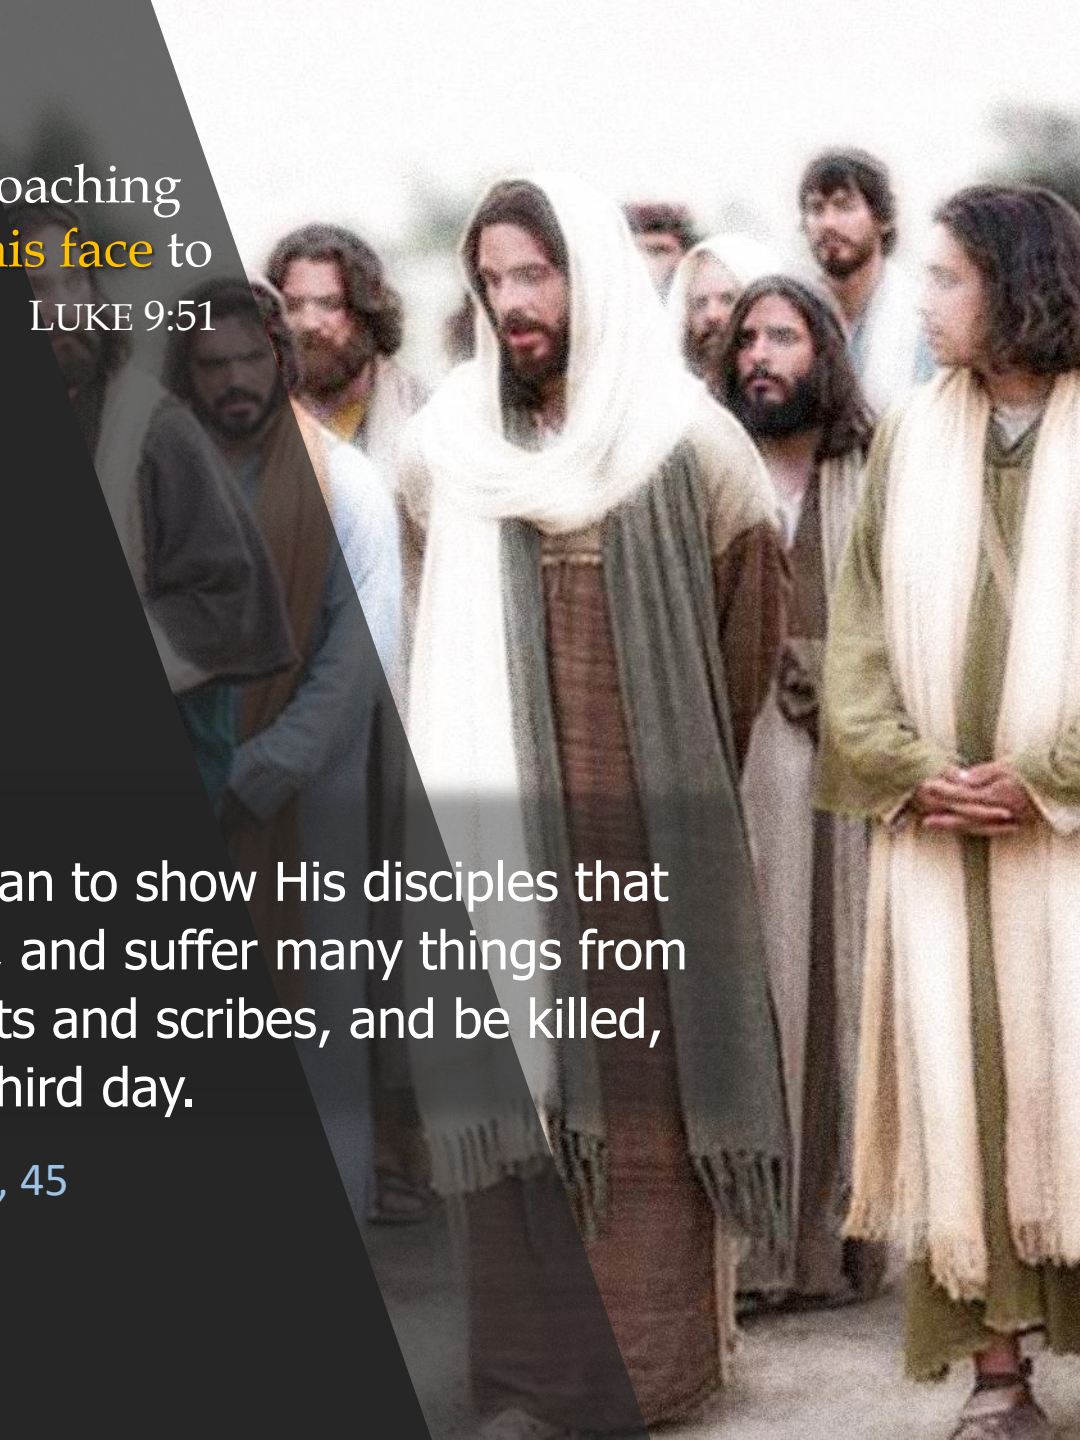

FOLLOWING JESUS

A Series of Lessons on Discipleship

Following Jesus to go home to be with Him

Living With Jesus

“When the days were approaching for His ascension, He set his face to go to Jerusalem.”

LUKE 9:51

“When the days were approaching for His ascension, He **set his face** to go to Jerusalem.”

LUKE 9:51

Jesus **set His face** to go to Jerusalem.

- **Matthew 16:21**

From that time Jesus began to show His disciples that He **must go to Jerusalem**, and suffer many things from the elders and chief priests and scribes, and be killed, and be raised up on the third day.

Matthew 20:18-19; Luke 9:44, 45

Following Jesus to live with Him

Living With Jesus

“When the days were approaching for His ascension, He **set his face** to go to **Jerusalem.**”

LUKE 9:51

1

Jesus **set His face** to go to Jerusalem *to **save you and me.***

A Series of Lessons on Discipleship

Following Jesus

A long, straight road stretches into the distance under a dramatic, cloudy sky. The text "FOLLOWING JESUS" is overlaid in the center. The word "FOLLOWING" is in a smaller, yellow, sans-serif font, and "JESUS" is in a larger, bold, yellow, sans-serif font. The background features a cracked, aged paper texture.